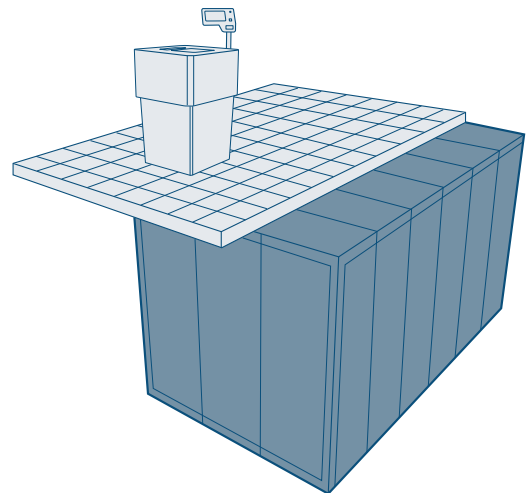

objects. Ranging from 83mm to 288mm height, the locker compartments are also deeper and made to accommodate up to 50kg. You can avoid overloading locker compartments and forestall technical issues via the onboard weighing function. A new motorisation system and a high-performance lift mechanism ensure that the lockers are delivered in no time irrespective of the locker height transported by the robot.

Customisation at your service

Choose from seven different locker heights, up to three self-service terminals. Customise the terminal's colours and materials to better integrate into your self-service area. For

smaller units, Gunnebo's SafeStore Auto Mini and SafeStore Auto Midi are also available.

Service maintenance access from the rear

- Highly customisable
- 7 different locker models available, ranging from 83mm to 288mm height
- 2mm-thick steel compartment
- The larger locker box can accommodate up to 50kg
- Additional padlock as an option
- Up to 3 self-service terminals on multiple floors
- New SafeT biometric reader for enhanced security
- Perfect for large spaces on multiple floors, including basement and cellar
- The ideal solution to store and secure heavy or bulky items